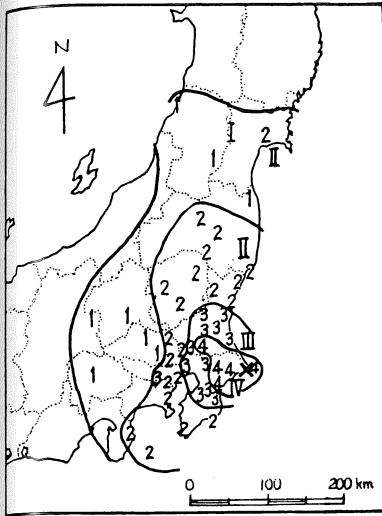

49. The North Chiba Earthquake, 1955

(July 24th, 20:02. 35°42'N, 140°42'E,
r=360 km, M=6.1)

No damage.

Seismographs

No Fig.	Station	Int.	Inst.	Comp.	V	T	r	v	ps	No.m. f.
1	Choshi	IV	S						31.5	121
2	"		P						22.5	40