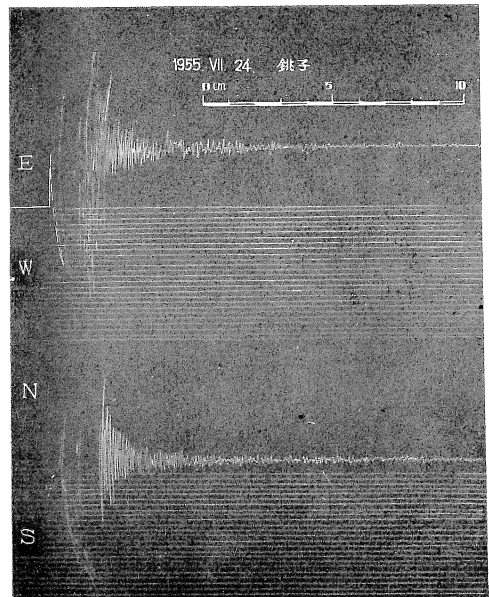

2. Choshi (P)