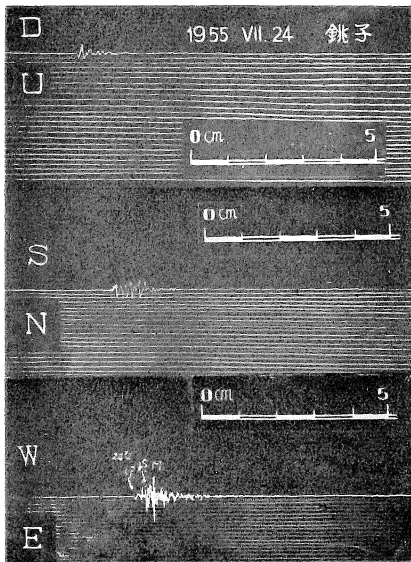

49. The North Chiba Earthquake, 1955

(July 24th, 20:02. 35°42'N, 140°42'E,
r=360 km, M=6.1)

No damage.

Seismographs

No Fig.	Station	Int.	Inst.	Comp.	V	T	r	v	ps	No.m. f.
1	Choshi	IV	S						31.5	121
2	"		P						22.5	40