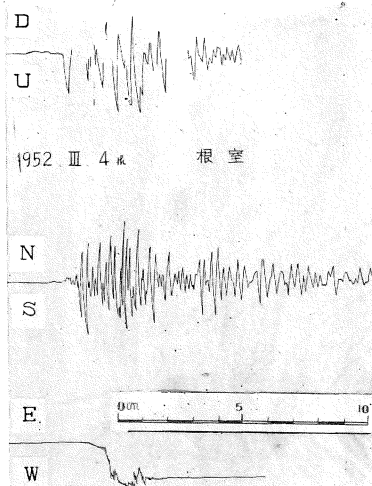

3. Nemuro (S)