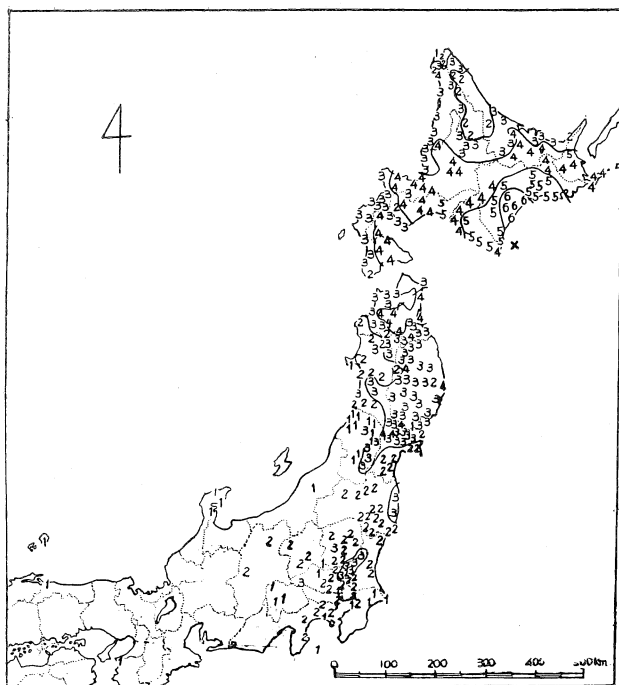

43. The Off Tokachi Earthquake, 1952

(March 4th, 10:23. $42^{\circ}09'N$,
 $143^{\circ}52'E$, $r=500$ km, $M=8.2$)

Damaged area was vast covering Tokachi, Kushiro and Hidaka Dists., Hokkaidō. The tsunami following the shock attained as high as 3-4 m at Kirittappu.

Severe damage was done to villages of Toyokoro, Urahoro and Otsu, by throwing down of houses of 5-15% in number of whole houses. Total damage were 28 dead, 287 injured, 5 missing, 815 completely destroyed houses, 7,324 half destroyed houses, 6,395 partially destroyed houses, 14 totally burnt, 91 washed away houses, 328 inundated houses, 1,621 inundated huts and numerous cases of damage of roads, railroad, ships, etc.

1. Obihiro (P)

2. Nemuro (WH)

3. Nemuro (S)

5. Kushiro (P)

4. Nemuro (WV)

6. Kushiro (S)

7. Mori (S)

8. Sapporo (OE)

9. Sapporo (WV)

11. Sapporo (S)

12. Urakawa (P)

13. Miyako (S)

14. Miyako (WH)

15. Miyako (WV)