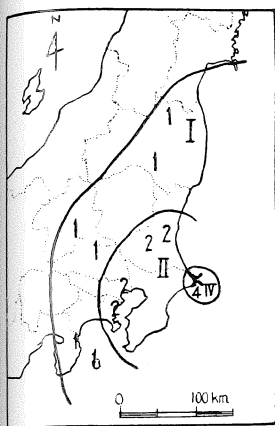

40 The Near Choshi, Chiba, Earthquake, 1950

(April 17th, 01:19. 35°48'N, 140°54'E,
r=220 km, M=6.0)

No damage.

Seismographs

No Fig.	Station	Int.	Inst.	Comp.	V	T	r	v	ps	No m. f.
1	Chōshi	IV	P						24.0	35
2	"		S						18.0	34