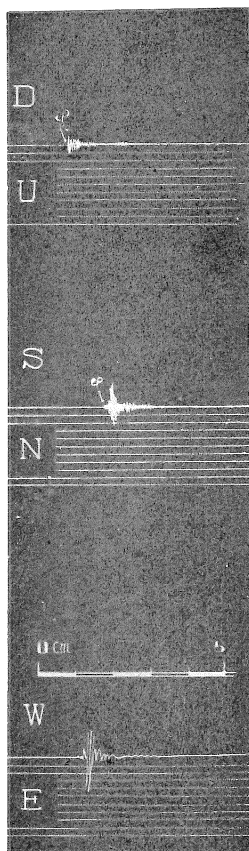

2. Chōshi (S)