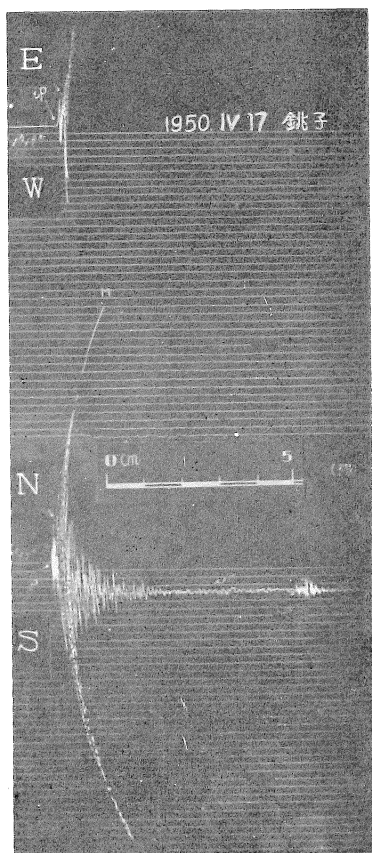

40 The Near Choshi, Chiba, Earthquake, 1950

(April 17th, 01:19. 35°48'N, 140°54'E,
r=220 km, M=6.0)

No damage.

Seismographs

No Fig.	Station	Int.	Inst.	Comp.	V	T	r	v	ps	No m. f.
1	Chōshi	IV	P						24.0	35
2	"		S						18.0	34