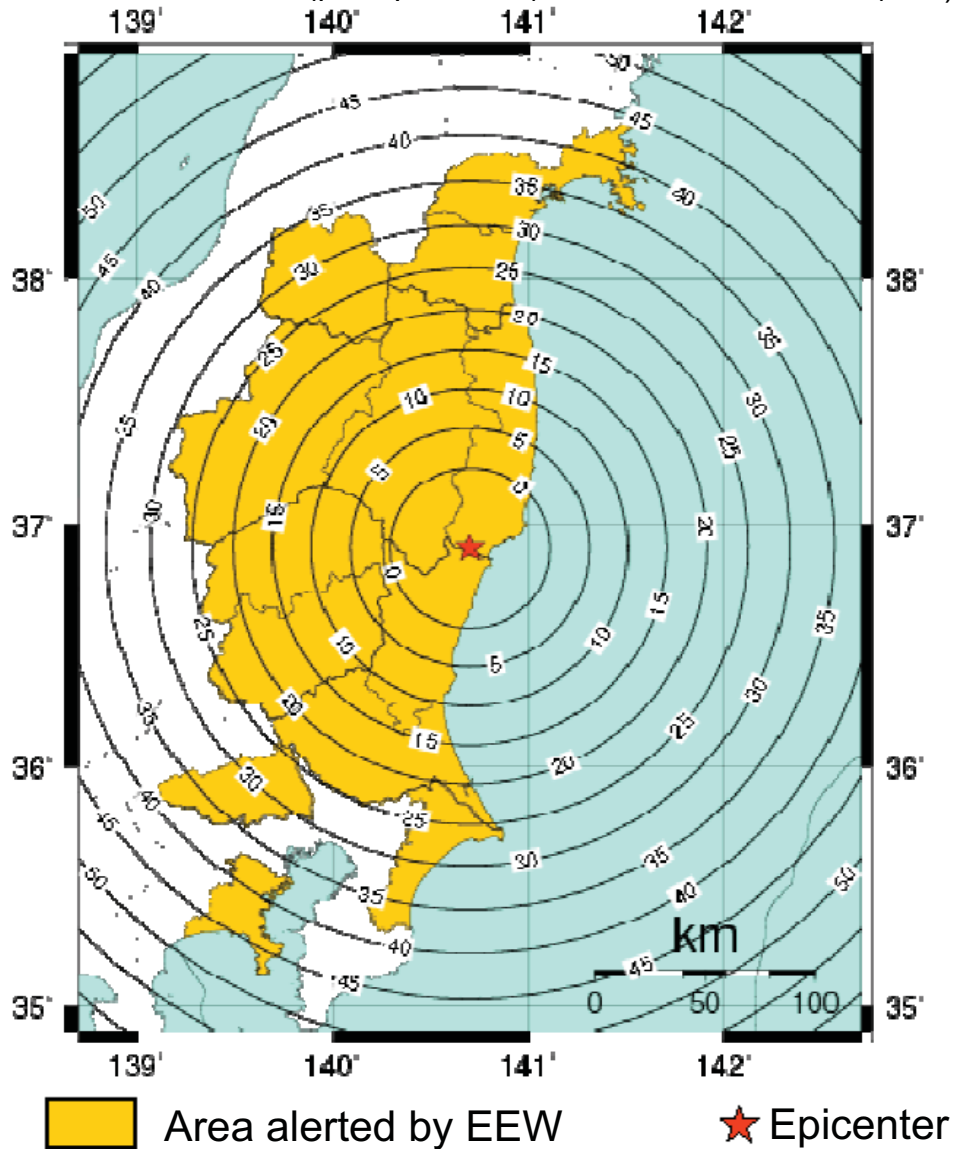

JMA Earthquake Early Warning (EEW)

Time to arrival of S-wave (principal shock) after issuance of EEW (sec.)

JMA Earthquake Early Warning (EEW)

Time to arrival of S-wave (principal shock) after issuance of EEW (sec.)